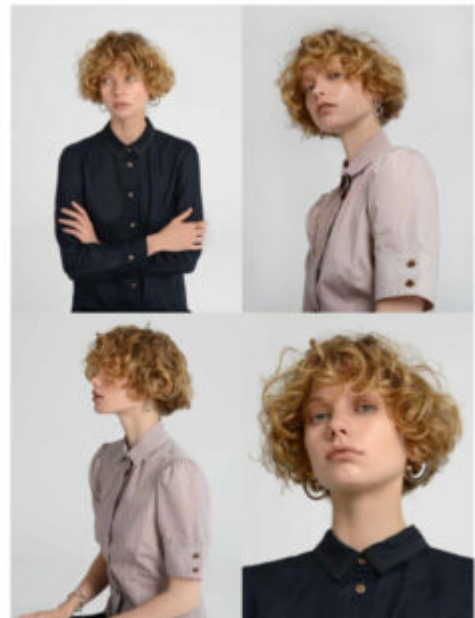

TRUE MODELS

Katya V

176 | 80 / 61 / 88 / 39EU | VENITIAN BLOND / BLUE-GREEN

TRUE MODELS

Katya V

176 | 80 / 61 / 88 / 39EU | VENITIAN BLOND / BLUE-GREEN

TRUE MODELS

Katya V

176 | 80 / 61 / 88 / 39EU | VENITIAN BLOND / BLUE-GREEN

TRUE MODELS

BOHOBOCO

BOHOBOCO

Katya V

176 | 80 / 61 / 88 / 39EU | VENITIAN BLOND / BLUE-GREEN

TRUE MODELS

Katya V

176 | 80 / 61 / 88 / 39EU | VENITIAN BLOND / BLUE-GREEN

TRUE MODELS

Katya V

176 | 80 / 61 / 88 / 39EU | VENITIAN BLOND / BLUE-GREEN

TRUE MODELS

Katya V

176 | 80 / 61 / 88 / 39EU | VENITIAN BLOND / BLUE-GREEN